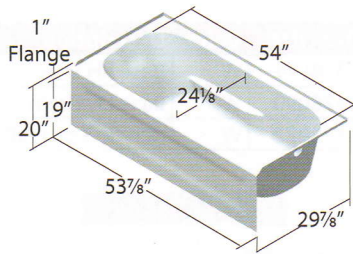

54" x 30"

Item ID#	Color	Description
0378066	W	Bathtub RH Drain
0378065	W	Bathtub LH Drain
xxxxxxx	W	Bathtub CN Drain