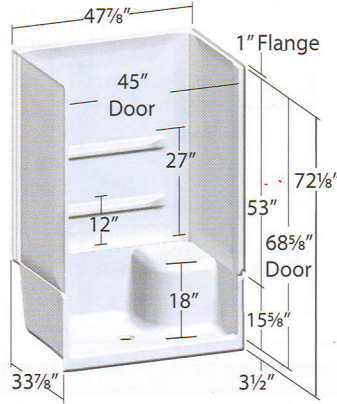

60" x 42"

Item ID#	Color	Description
0378086	W	Glue-Up 5 pc Wall

Adjustable to Fit:
60" x 42" to 54" x 27"

54" x 27"

Item ID#	Color	Description
0378120	W	Glue-Up 5 pc Wall

Will Only Fit:
54" x 27"

60" x 30"

54" x 41"

Item ID#	Color	Description
0378099	W	Bathtub CN Drain

60" x 32"

Item ID#	Color	Description
0378077	W	LH Seat, RH Drain
0378076	W	RH Seat, LH Drain
0378078	W	Acrylic 3 pc Wall

48" x 34"

Item ID#	Color	Description
0378055	W	LH Seat, CN Drain
0378054	W	RH Seat, LH Drain
0378056	W	Acrylic 3 pc Wall