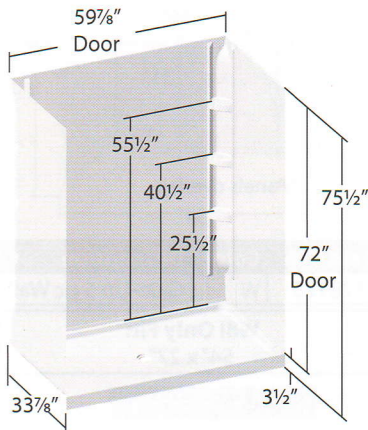

60" x 34"

Item ID#	Color	Description
0378091	W	Base CN Drain
0377966	W	Glue-Up 6 pc Wall