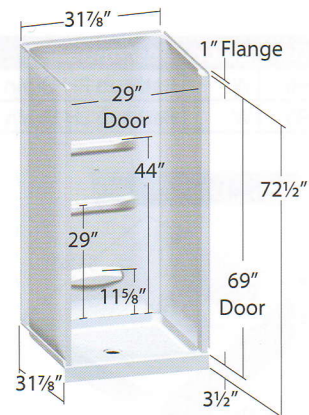

32" x 32"

Item ID#	Color	Description
0377937	W	Base CN Drain
0377977	W	Acrylic 3 pc Wall