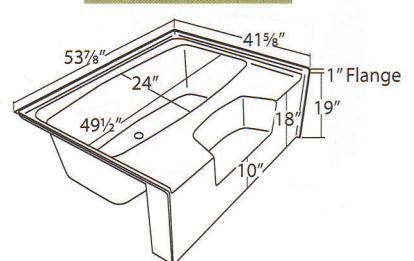

54" x 41"

Item ID#	Color	Description
0378099	W	Bathtub CN Drain