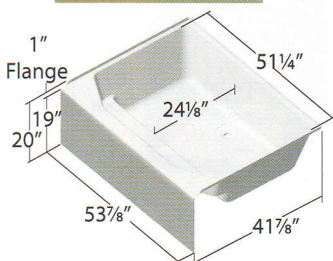

54" x 42"

Item ID#	Color	Description
0378084	W	Bathtub CN Drain