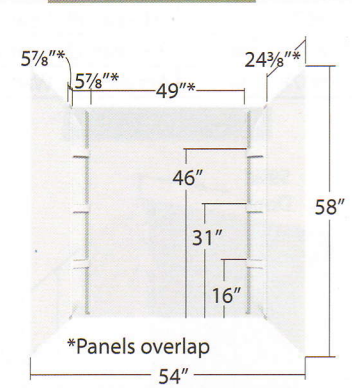

60" x 30"

Item ID#	Color	Description
0378063	W	Acrylic 3 pc Wall

54" x 30"

Item ID#	Color	Description
0378069	W	Acrylic 3 pc Wall

54" x 27"

Item ID#	Color	Description
0377962	W	Acrylic 3 pc Wall

54" x 42"

Item ID#	Color	Description
0378088	W	Acrylic 3 pc Wall

60" x 42"

Item ID#	Color	Description
0378086	W	Glue-Up 5 pc Wall

Adjustable to Fit:
60" x 42" to 54" x 27"

54" x 27"

Item ID#	Color	Description
0378120	W	Glue-Up 5 pc Wall

Will Only Fit:
54" x 27"

60" x 30"