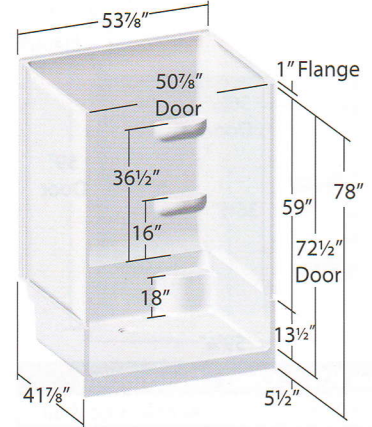

54" x 42"

Item ID#	Color	Description
0378107	W	Base CN Drain
0378088	W	Acrylic 3 pc Wall