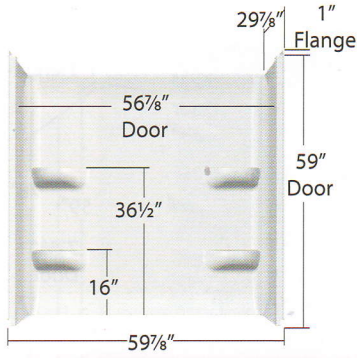

60" x 30"

Item ID#	Color	Description
0378063	W	Acrylic 3 pc Wall

54" x 30"

Item ID#	Color	Description
0378069	W	Acrylic 3 pc Wall

54" x 27"

Item ID#	Color	Description
0377962	W	Acrylic 3 pc Wall

54" x 42"

Item ID#	Color	Description
0378088	W	Acrylic 3 pc Wall

60" x 42"

Item ID#	Color	Description
0378086	W	Glue-Up 5 pc Wall

Adjustable to Fit:
60" x 42" to 54" x 27"

54" x 27"

Item ID#	Color	Description
0378120	W	Glue-Up 5 pc Wall

Will Only Fit:
54" x 27"

60" x 30"