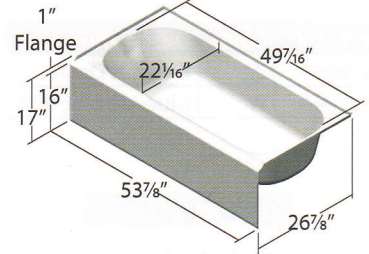

54" x 27"

Item ID#	Color	Description
0377947	W	Bathtub RH Drain
0377946	W	Bathtub LH Drain
0377989	W	Bathtub CN Drain