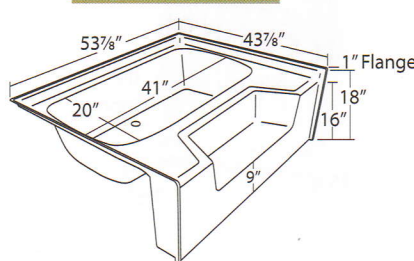

54" x 44"

Item ID#	Color	Description
0378057	W	Bathtub CN Drain