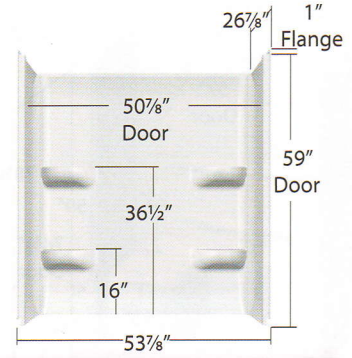

60" x 30"

Item ID#	Color	Description
0378063	W	Acrylic 3 pc Wall

54" x 30"

Item ID#	Color	Description
0378069	W	Acrylic 3 pc Wall

54" x 27"

Item ID#	Color	Description
0377962	W	Acrylic 3 pc Wall

54" x 42"

Item ID#	Color	Description
0378088	W	Acrylic 3 pc Wall

60" x 42"

Item ID#	Color	Description
0378086	W	Glue-Up 5 pc Wall

Adjustable to Fit:
60" x 42" to 54" x 27"

54" x 27"

Item ID#	Color	Description
0378120	W	Glue-Up 5 pc Wall

Will Only Fit:
54" x 27"

60" x 30"