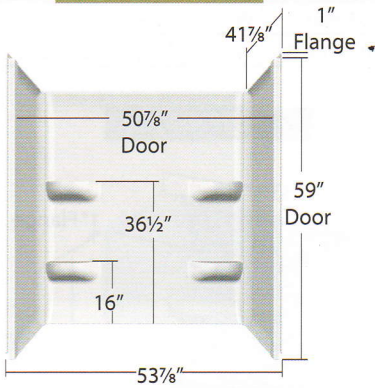

60" x 30"

Item ID#	Color	Description
0378063	W	Acrylic 3 pc Wall

54" x 30"

Item ID#	Color	Description
0378069	W	Acrylic 3 pc Wall

54" x 27"

Item ID#	Color	Description
0377962	W	Acrylic 3 pc Wall

54" x 42"

Item ID#	Color	Description
0378088	W	Acrylic 3 pc Wall

60" x 42"

Item ID#	Color	Description
0378086	W	Glue-Up 5 pc Wall

Adjustable to Fit:
60" x 42" to 54" x 27"

54" x 27"

Item ID#	Color	Description
0378120	W	Glue-Up 5 pc Wall

Will Only Fit:
54" x 27"

60" x 30"