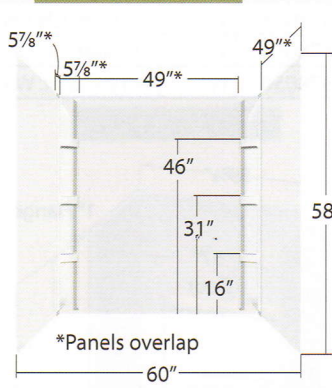

60" x 30"

Item ID#	Color	Description
0378063	W	Acrylic 3 pc Wall

54" x 30"

Item ID#	Color	Description
0378069	W	Acrylic 3 pc Wall

54" x 27"

Item ID#	Color	Description
0377962	W	Acrylic 3 pc Wall

54" x 42"

Item ID#	Color	Description
0378088	W	Acrylic 3 pc Wall

60" x 42"

Item ID#	Color	Description
0378086	W	Glue-Up 5 pc Wall

Adjustable to Fit:
60" x 42" to 54" x 27"

54" x 27"

Item ID#	Color	Description
0378120	W	Glue-Up 5 pc Wall

Will Only Fit:
54" x 27"

60" x 30"