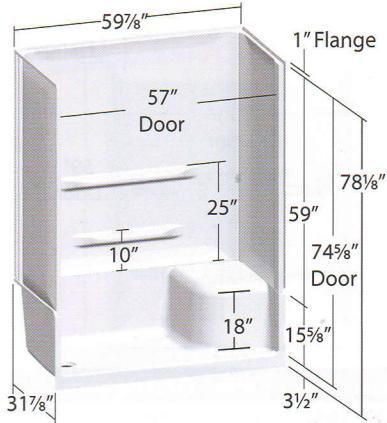

60" x 42"

Item ID#	Color	Description
0378086	W	Glue-Up 5 pc Wall

Adjustable to Fit:
60" x 42" to 54" x 27"

54" x 27"

Item ID#	Color	Description
0378120	W	Glue-Up 5 pc Wall

Will Only Fit:
54" x 27"

60" x 30"

Item ID#	Color	Description
0377947	W	Bathtub RH Drain
0377946	W	Bathtub LH Drain
0377989	W	Bathtub CN Drain

54" x 42"

Item ID#	Color	Description
0378084	W	Bathtub CN Drain

54" x 44"

Item ID#	Color	Description
0378057	W	Bathtub CN Drain

54" x 41"

Item ID#	Color	Description
0378099	W	Bathtub CN Drain

60" x 32"

Item ID#	Color	Description
0378077	W	LH Seat, RH Drain
0378076	W	RH Seat, LH Drain
0378078	W	Acrylic 3 pc Wall

48" x 34"

Item ID#	Color	Description
0378055	W	LH Seat, CN Drain
0378054	W	RH Seat, LH Drain
0378056	W	Acrylic 3 pc Wall