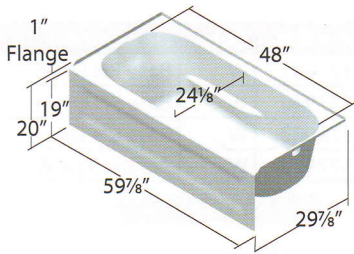

60" x 42"

Item ID#	Color	Description
0378086	W	Glue-Up 5 pc Wall

Adjustable to Fit:
60" x 42" to 54" x 27"

54" x 27"

Item ID#	Color	Description
0378120	W	Glue-Up 5 pc Wall

Will Only Fit:
54" x 27"

60" x 30"