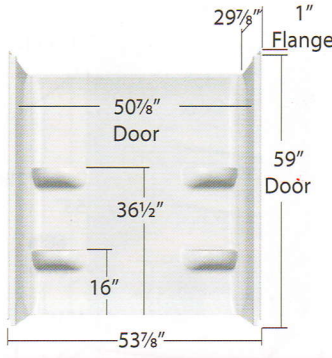

60" x 30"

Item ID#	Color	Description
0378063	W	Acrylic 3 pc Wall

54" x 30"

Item ID#	Color	Description
0378069	W	Acrylic 3 pc Wall

54" x 27"

Item ID#	Color	Description
0377962	W	Acrylic 3 pc Wall

54" x 42"

Item ID#	Color	Description
0378088	W	Acrylic 3 pc Wall

60" x 42"

Item ID#	Color	Description
0378086	W	Glue-Up 5 pc Wall

Adjustable to Fit:
60" x 42" to 54" x 27"

54" x 27"

Item ID#	Color	Description
0378120	W	Glue-Up 5 pc Wall

Will Only Fit:
54" x 27"

60" x 30"