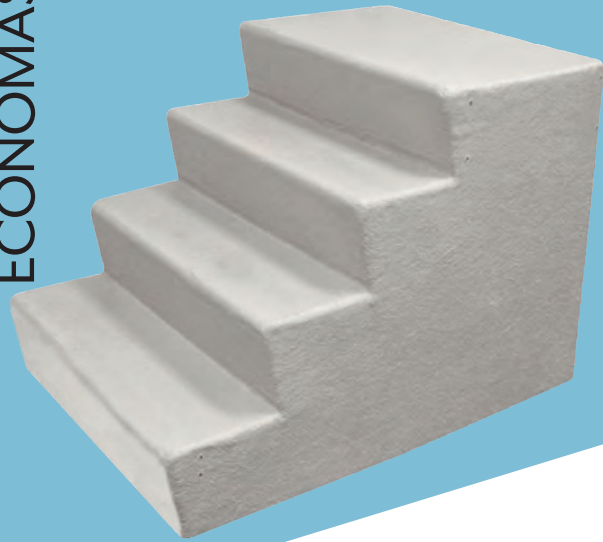

## Economaster

Our most popular straight approach fiberglass entry steps.  
Affordable, attractive, and durable.

Part No.	Number Of Step	Width	Riser Height	Overall Height	Landing Depth	Standard Rail Part No.	Deluxe Rail Part No.
017142436	2	36"	7"	14"	24"	02124	029124
017212436	3	36"	7"	21"	24"	02224	029224
017282436	4	36"	7"	28"	24"	02324	029324
017352436	5	36"	7"	35"	24"	02424	0294247
018162436	2	36"	8"	16"	24"	02124	029124
018242436	3	36"	8"	24"	24"	02224	029224
018322436	4	36"	8"	32"	24"	02324	029324
018402436	5	36"	8"	40"	24"	02424	029424
018482436	6	36"	8"	48"	24"	02524	029524